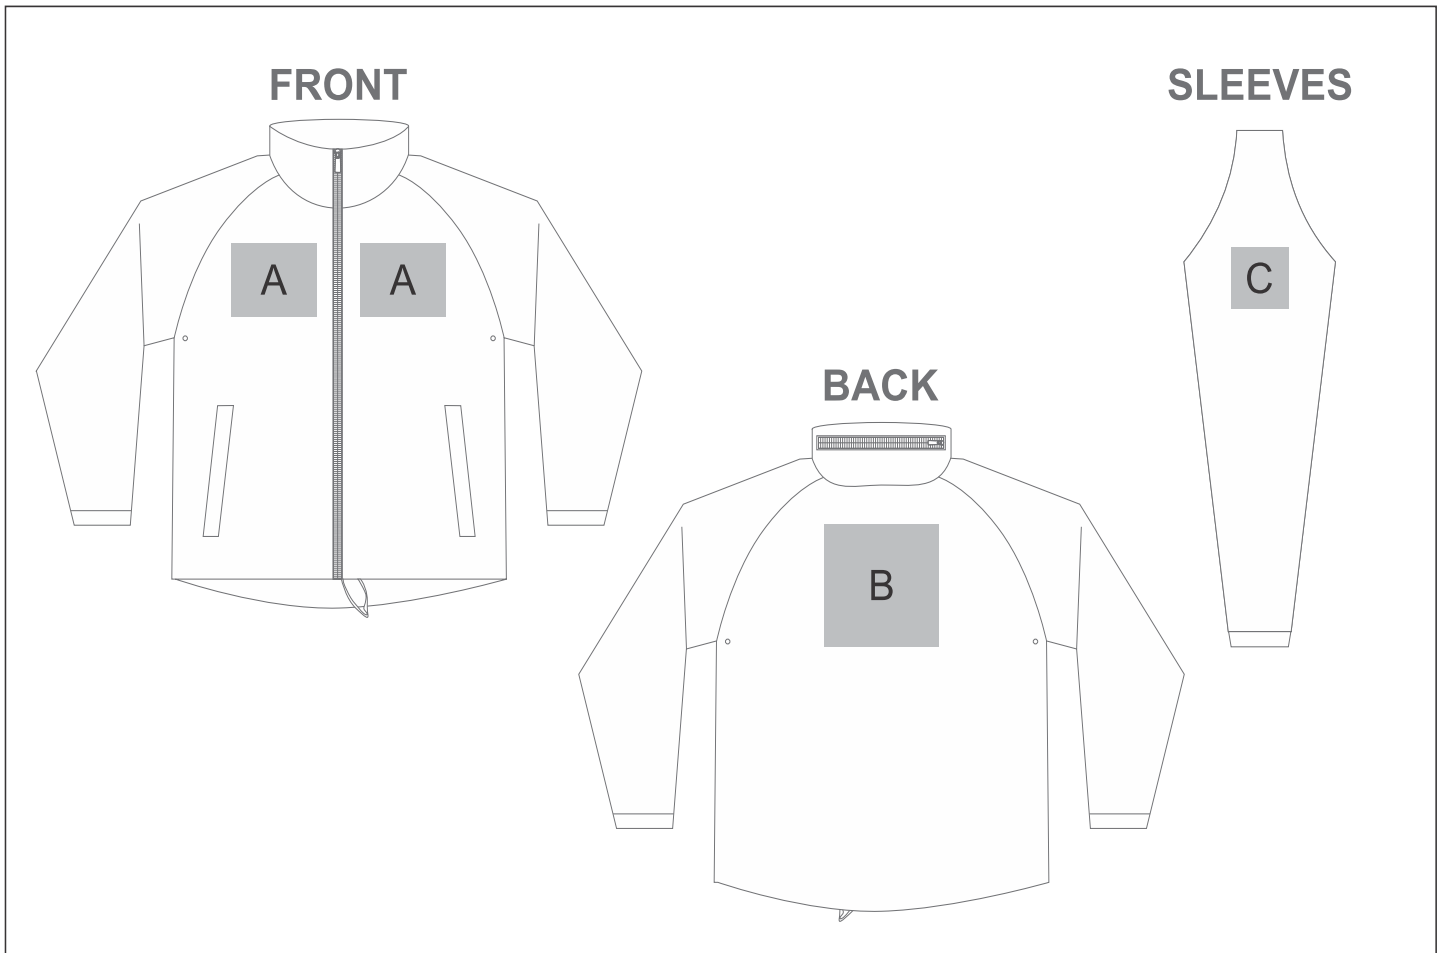

ALT-CAM

Unisex Cameroon Rain Jacket

Need to know:

Includes 1-Position Digital Transfer (setup fee applies)

DTC/EMB inclusive Parameters: Left/Right Chest or Back = 100mm x 100mm

Branding Options:

| Position | Branding Method (Branding Code) | No. of Colours | Dimension |
|-----------------|--|-----------------------|-------------------------|
| A | Embroidery (EMB-A) | N/A | 100mm wide x 100mm high |
| A | Digital Transfer Clothing A6 (DTC-A6) | Full Colour | 150mm wide x 120mm high |

| | | | |
|---|---------------------------------------|-------------|-------------------------|
| B | Embroidery (EMB-A) | N/A | 100mm wide x 100mm high |
| B | Digital Transfer Clothing A6 (DTC-A6) | Full Colour | 148mm wide x 100mm high |
| B | Digital Transfer Clothing A5 (DTC-A5) | Full Colour | 200mm wide x 100mm high |

| | | | |
|---|---------------------------------------|-------------|-------------------------|
| C | Embroidery (EMB-A) | N/A | 100mm wide x 100mm high |
| C | Digital Transfer Clothing A6 (DTC-A6) | Full Colour | 80mm wide x 80mm high |